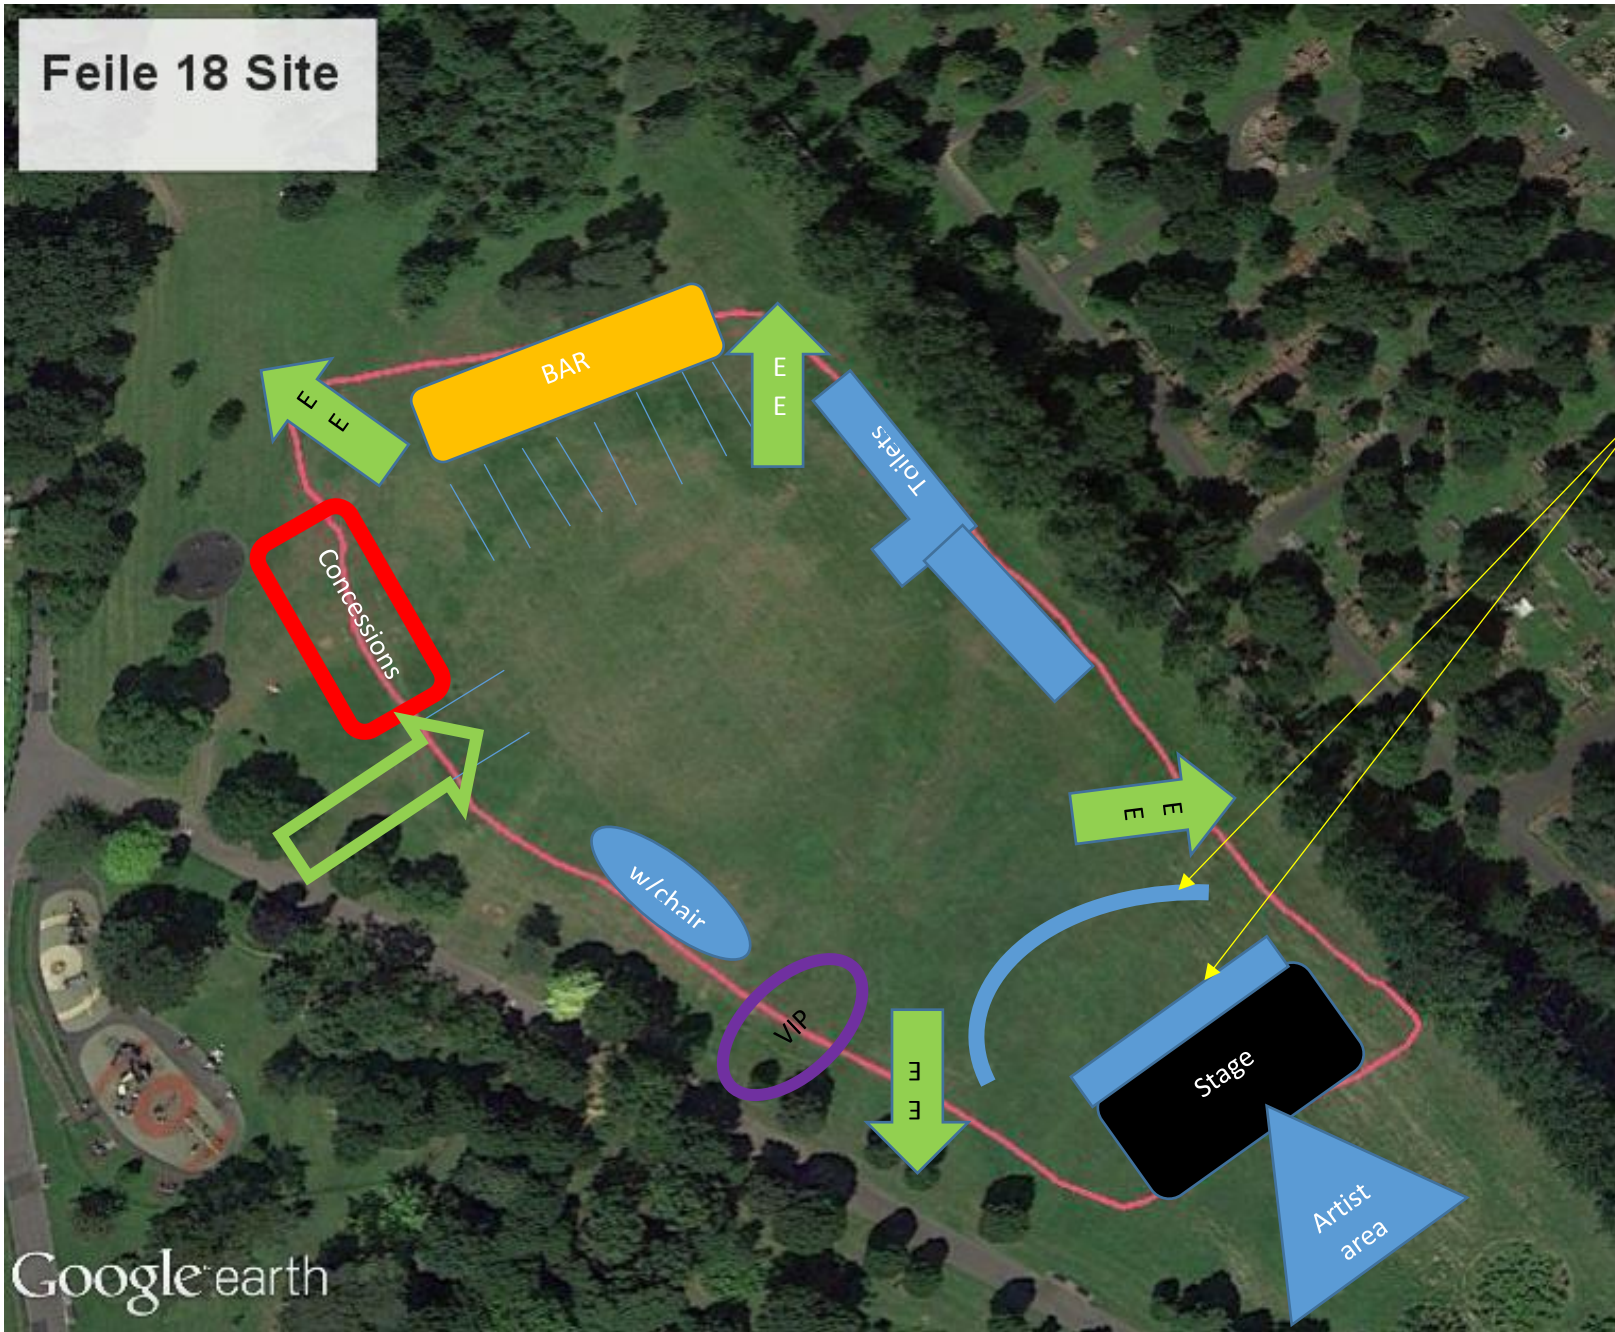

Falls Park

DRAWN BY AMC
DATE 11/05/15

Falls Park
Falls Road

SCALE 1:1250

Building Control Service

Belfast Mapping Data v3.0
Prepared by I.S.B.
Based upon the Ordnance Survey
Of Northern Ireland map with the
permission of the Director & Chief Executive,
© CROWN COPYRIGHT 2003

Feile 18 Site

Mojo to create a golden circle (needed due to pressure of 10,000 crowd)